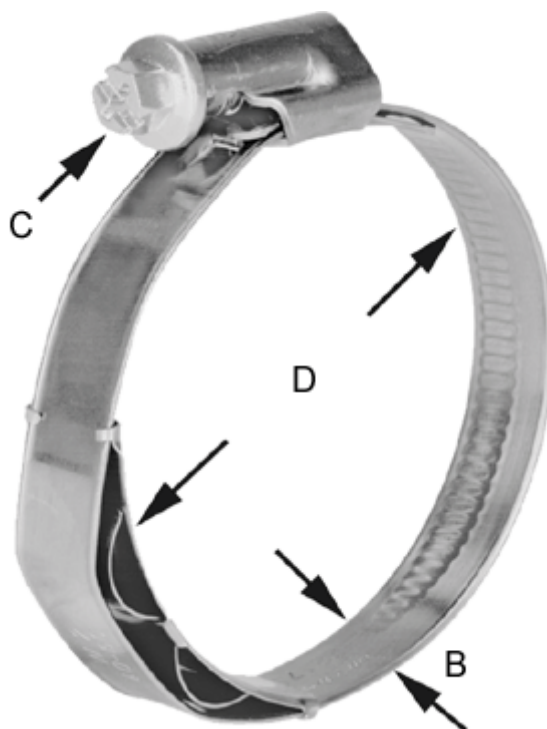

Article number: 021277708026

Description: Worm Drive Hose Clip with spring insert  
TORRO WF 20-32/9 C7 W3

## Measures

---

C (screw type) =	C7
Diameter D =	20-32
Width B =	9